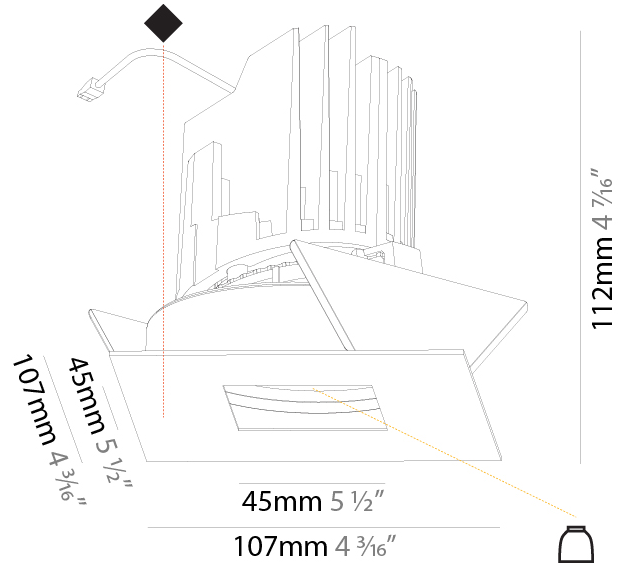

GENERAL

Series: Bioniq
 Subseries: Bioniq Square Pinhole
 Brand: Prolicht
 Division: Architectural
 Mounting Type: Recessed
 Mounting Location: Ceiling
 Subcategory: Downlight

PHYSICAL

Shape: Square
 Length (mm): 107
 Length (in): 4 ³/₁₆"
 Width (mm): 107
 Width (in): 4 ³/₁₆"
 Depth (mm): 112
 Depth (in): 4 ⁷/₁₆"
 Ceiling Thickness (mm): 10 / 12.5 / 15
 Ceiling Thickness (in): 3/8 or 1/2 or 9/16
 Min. Recessing Depth (mm): 130
 Min. Recessing Depth (in): 5 ¹/₈"
 Light Distribution: Adjustable / Downlight
 Weight (kg): 0.479
 Weight (lbs): 1.06
 Fixture Finish: SSR / BKV / CWI / CRY / HAB / UFT / ITA / RUA / FTG / MYG / LOD / PUS / FRO / FUP / KIA / POP / BLS / SPG / MEY / GOH / GUM / CHC / COM / ABZ / JAG / OBR / MOS / ROR
 Fixture Material: Aluminum Die Cast
 Cut-out Measurements: 98mm / 3 7/8"

OPTICAL

Reflector°: 20 / 40 / 60
 Adjustability: Rotational 355°; Tilt 30°

RATINGS AND CERTIFICATIONS

Certified By: Certified for North American Standards
 IP rating: IP20

PROJECT
TYPE
SPECIFIER
QUANTITY
DATE