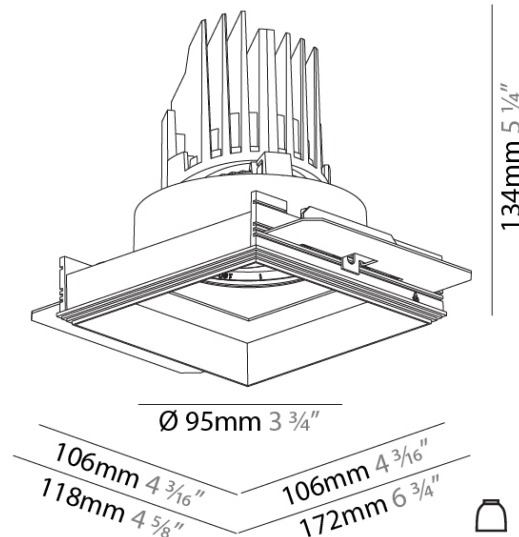

ELECTRICAL

Lamp Type: LED (Zhaga Standard)
Input Wattage (W): 15.5
Total Output Wattage (W): 14.5
Dimming: Tri-Mode (Non-Dimming and Phase Dimming (120Vac only) and 0-10V Dimming)
Driver Included: No
Driver Location: Recessed Housing
Driver Type: Constant Current - Universal
Driver Class: Class 2
Housing: See components
Input Voltage (V): 120 - 277
Constant Current (MA): 500

LED

Number of LEDs: 1
[Color Temperature (°K): 2700 / 3000 / 3500 / 4000](#)
Max. Delivered Lumen (lm): 940 / 980 / 1029 / 1050
Nominal Lumen (lm): 1386 / 1438 / 1511 / 1542
CRI: >90 CRI
Efficiency (%): 87.9 / 88.4 / 87.9
Lamp Life (hrs): 50000
Upon Request: RGB-W Tunable White Special Color Temperature
Special LED

OPTICAL

[Reflector°: 20 / 40 / 60](#)
Adjustability: Rotational 355°; Tilt 30°
Upon Request: Special Beam Angles

RATINGS AND CERTIFICATIONS

Zaneen Inc. © 2024, T 909-880-3382, F 416-247-9319, www.zaneen.com

Available for international specifications by adding "INT" at the end of the existing Model #. For assistance on 'custom' specifications, contact zteam@zaneen.com. In a constant effort to supply the best product, we reserve the right to change specifications or materials without notice. The most recent specification sheets are found at zaneen.com
IP rating: IP20